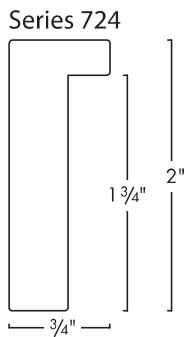

# Shadow Boxes

724-11 Bronze

724-18 Satin Charcoal

724-23 Warm Silver

724-30 Bright Gold

724-112 Light Brown & White Driftwood

724-73 True Silver

724-108 Grey & Brown Driftwood