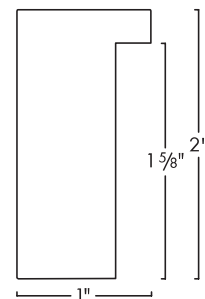

Shadow Boxes

Series 240