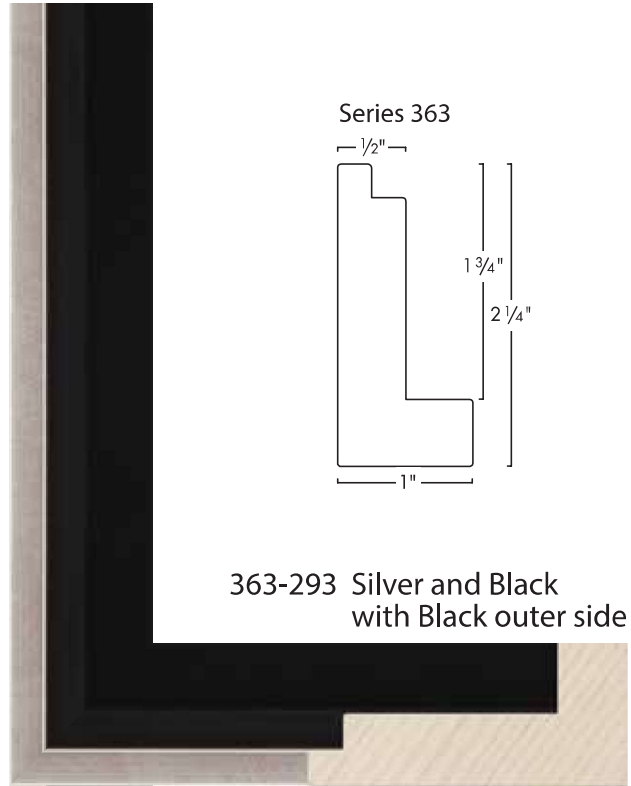

# Floaters

303-12 Natural

303-11 Espresso

303-18 Grey

303-19 Black

303-28 Driftwood Grey

303-31 Walnut

Series 303