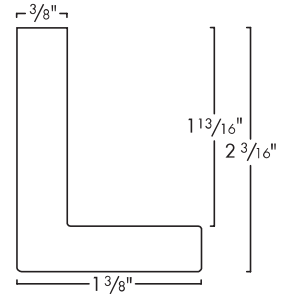

# Floaters

Series 305

Also available in Series 319

Finish 29 only

305-29 Black

305-33 Stainless Steel

305-31 Truffle

Series 348