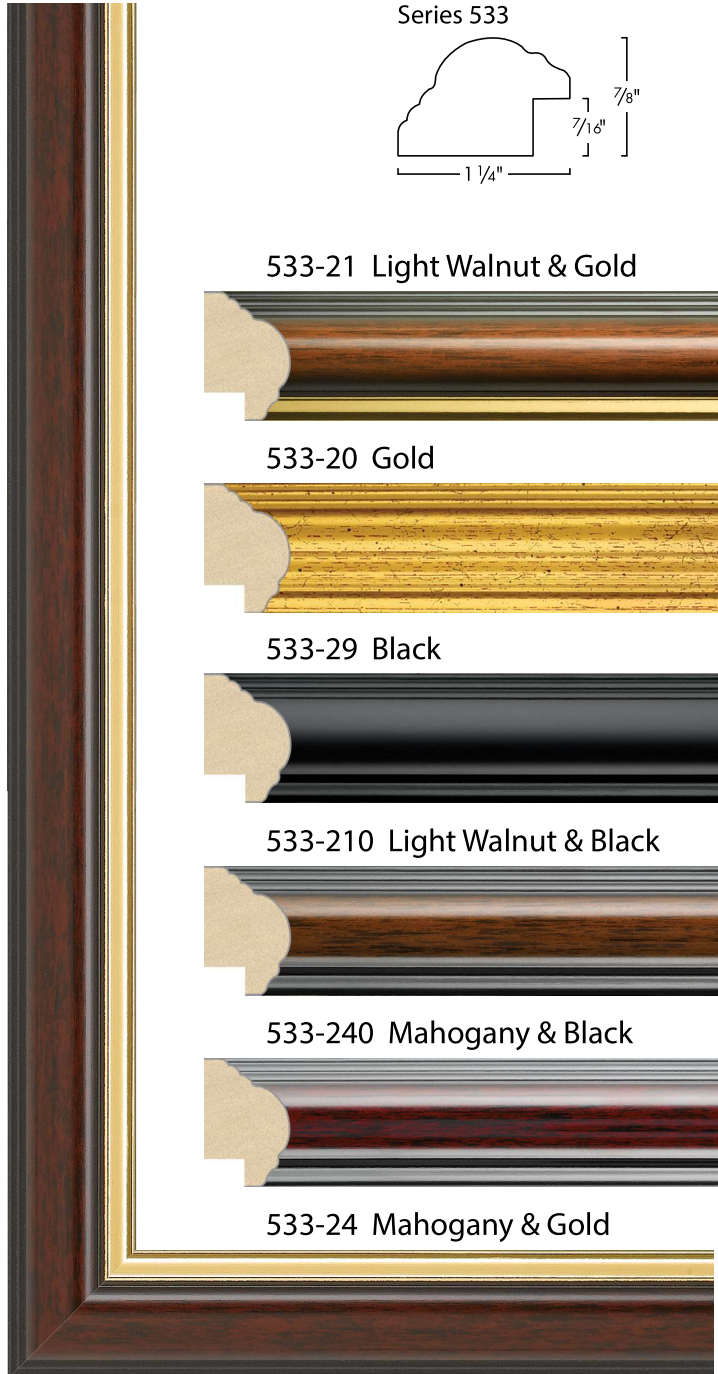

533-21 Light Walnut & Gold

533-20 Gold

533-29 Black

533-210 Light Walnut & Black

533-240 Mahogany & Black

533-24 Mahogany & Gold

Modern

WOOD

66-24 Mahogany

66-20 Gold

66-21 Light Walnut

Series 66

Also available in Series 61

Excluding Finish 20

Series 69

69-21 Light Walnut

69-24 Mahogany

68-31 Light Walnut

68-34 Mahogany

Series 68

Modern

WOOD

Series 701

701-24 Mahogany

701-29 Black

701-21 Walnut

704-29 Black

704-22 White

704-940 Mahogany & Gold

Series 704

Series 702

702-29 Black