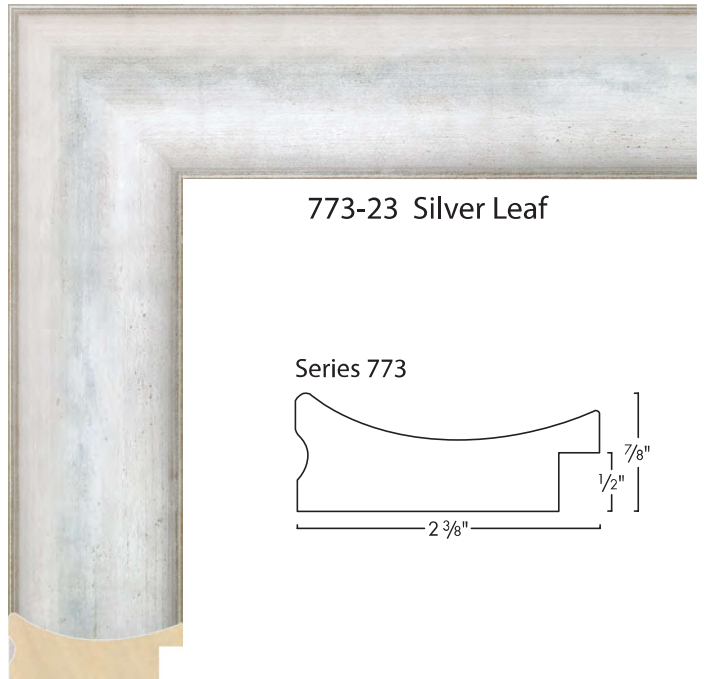

Series 208

208-210 Antique Gold & Distressed Black back

406-23 Silver Lattice Pattern with Black Scratch & Black outer side

Series 406

773-23 Silver Leaf

Series 773

Modern

WOOD