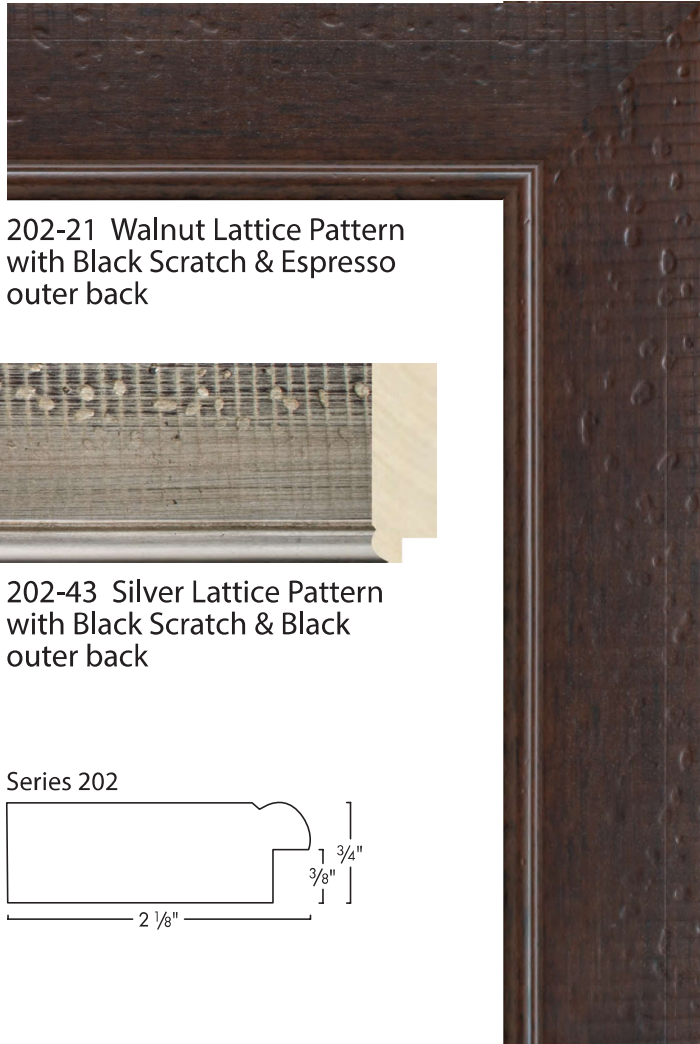

201-28 Grey with Scratched Pattern on outer edge

Series 201

Contemporary

WOOD

202-21 Walnut Lattice Pattern with Black Scratch & Espresso outer back

202-43 Silver Lattice Pattern with Black Scratch & Black outer back