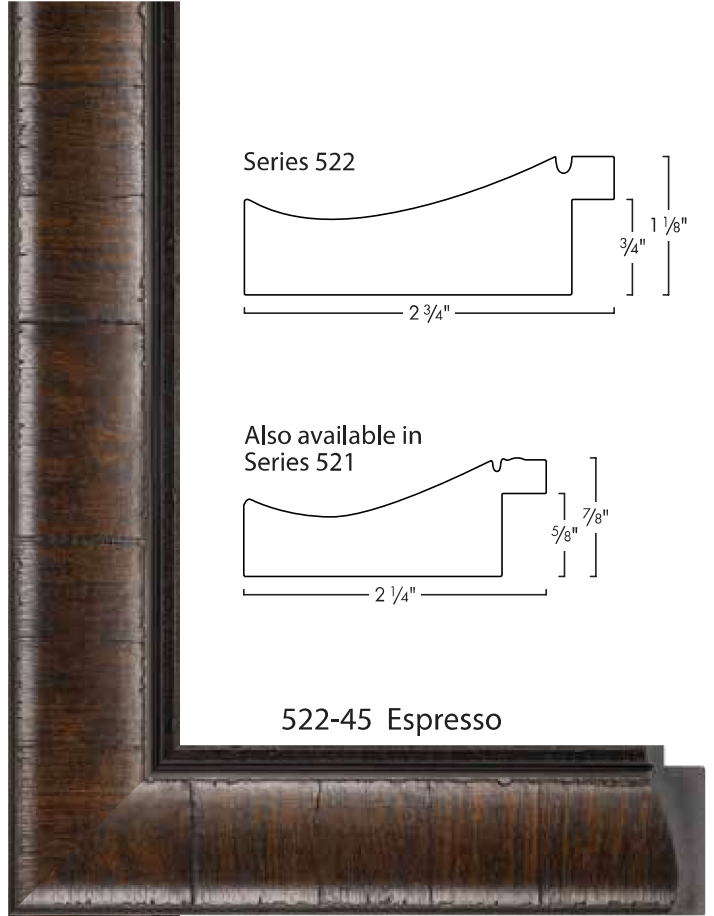

522-45 Espresso