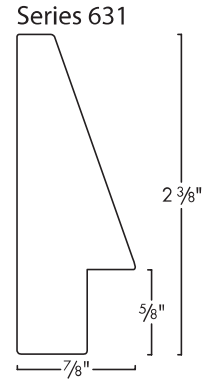

# Polystyrene

631-42 White

631-49 Black

631-50 Gold

631-58 Chacoal

631-63 Warm Silver

631-71 Walnut Woodgrain

631-81 Dark Walnut Woodgrain