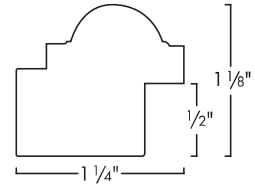

Traditional

WOOD

Series 735