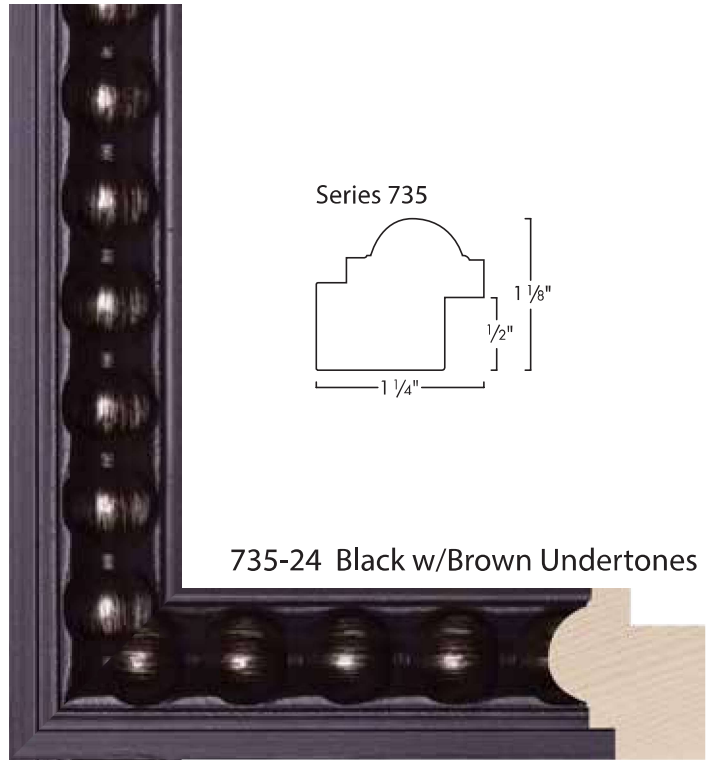

Traditional

WOOD

296-21 Dark Walnut

296-22 Dark Ivory

296-25 Light Walnut

296-29 Dark Espresso

Series 296

Also available in Series 295

276-20 Gold Leaf

Also available in Series 275

Series 96

96-200 Brownish Gold

25-23 Silver Leaf

25-20 Gold Leaf

Series 25

Traditional