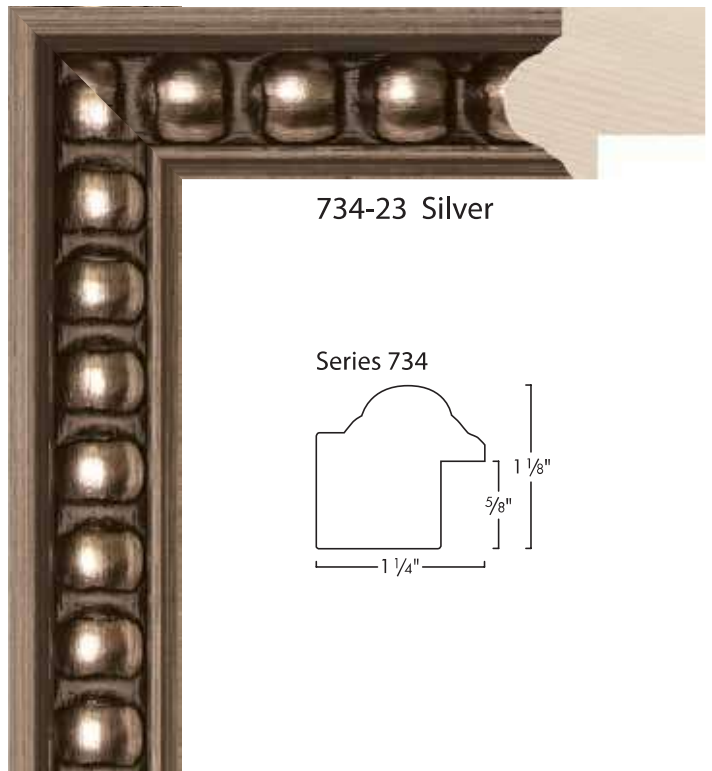

734-23 Silver