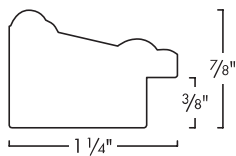

Traditional

WOOD

296-21 Dark Walnut

296-22 Dark Ivory

296-25 Light Walnut

296-29 Dark Espresso

Series 296

Also available in Series 295