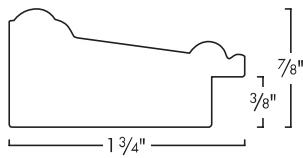

Traditional

WOOD

296-21 Dark Walnut

296-22 Dark Ivory

296-25 Light Walnut

296-29 Dark Espresso

Series 296

Also available in Series 295