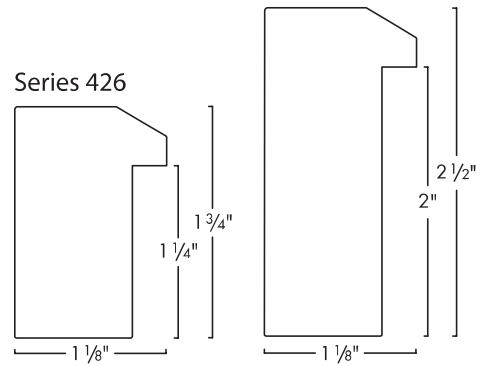

426-18 Satin Charcoal

426-21 Espresso

426-22 White

Also available in Series 427

426-29 Black

426-33 Stainless

426-23 Warm Silver

731-23 Silver & Grey w/Grey Back