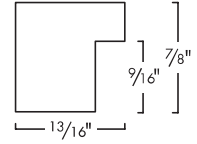

714-13 Warm Silver