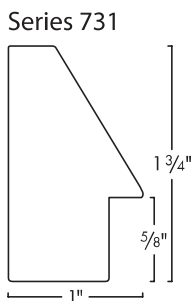

426-18 Satin Charcoal

426-21 Espresso

426-22 White

Also available in Series 427

426-29 Black

426-33 Stainless

426-23 Warm Silver

731-23 Silver & Grey w/Grey Back